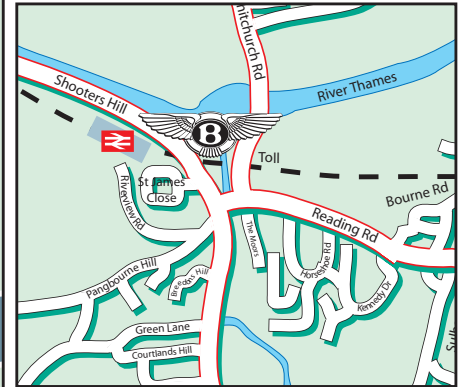

Bentley Pangbourne

Station Road
 Pangbourne
 Berkshire
 RG8 7AN
 Tel: 0118 976 6363

From the M4 J12 take the third exit at the roundabout onto the A4 for 0.4 miles. At the roundabout, take the second exit onto the A4 for 1 mile. At the roundabout, take the third exit onto the A340 for 3.7 miles. Bear left onto A329 Station Road and arrive at Broughtons.