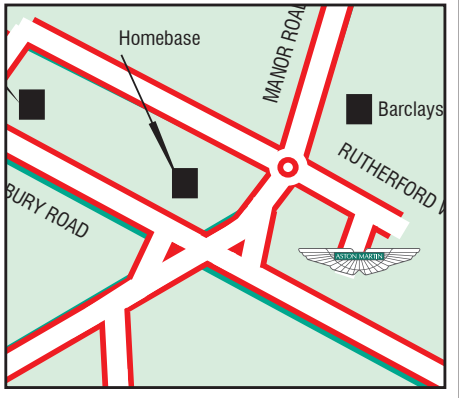

Broughtons Aston Martin
Rutherford Way
Cheltenham
Gloucestershire
GL51 9SQ
Tel: 01242 232667

Exit from M5 (J10) for 0.3 miles. Bear left onto A4019 for 1.6 miles. Bear left onto slip road, and turn left. At the roundabout, take the third exit onto Rutherford Way for 0.1 miles and arrive at Broughtons.