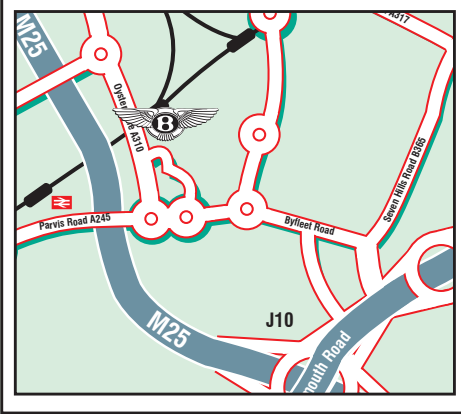

**Broughtons of Surrey**  
 122 Oyster Lane  
 Byfleet  
 Surrey  
 KT14 7JU  
 Tel: 01932 359600

**A3 to Guildford**

Exit to the left onto M25 J11. At the roundabout, take the first exit onto A317 for 0.8 miles. At the roundabout, take the fourth exit onto A318 for 1.8 miles. At the roundabout, take the first exit onto A318 Byfleet Road for 0.8 miles and arrive at Broughtons of Surrey.